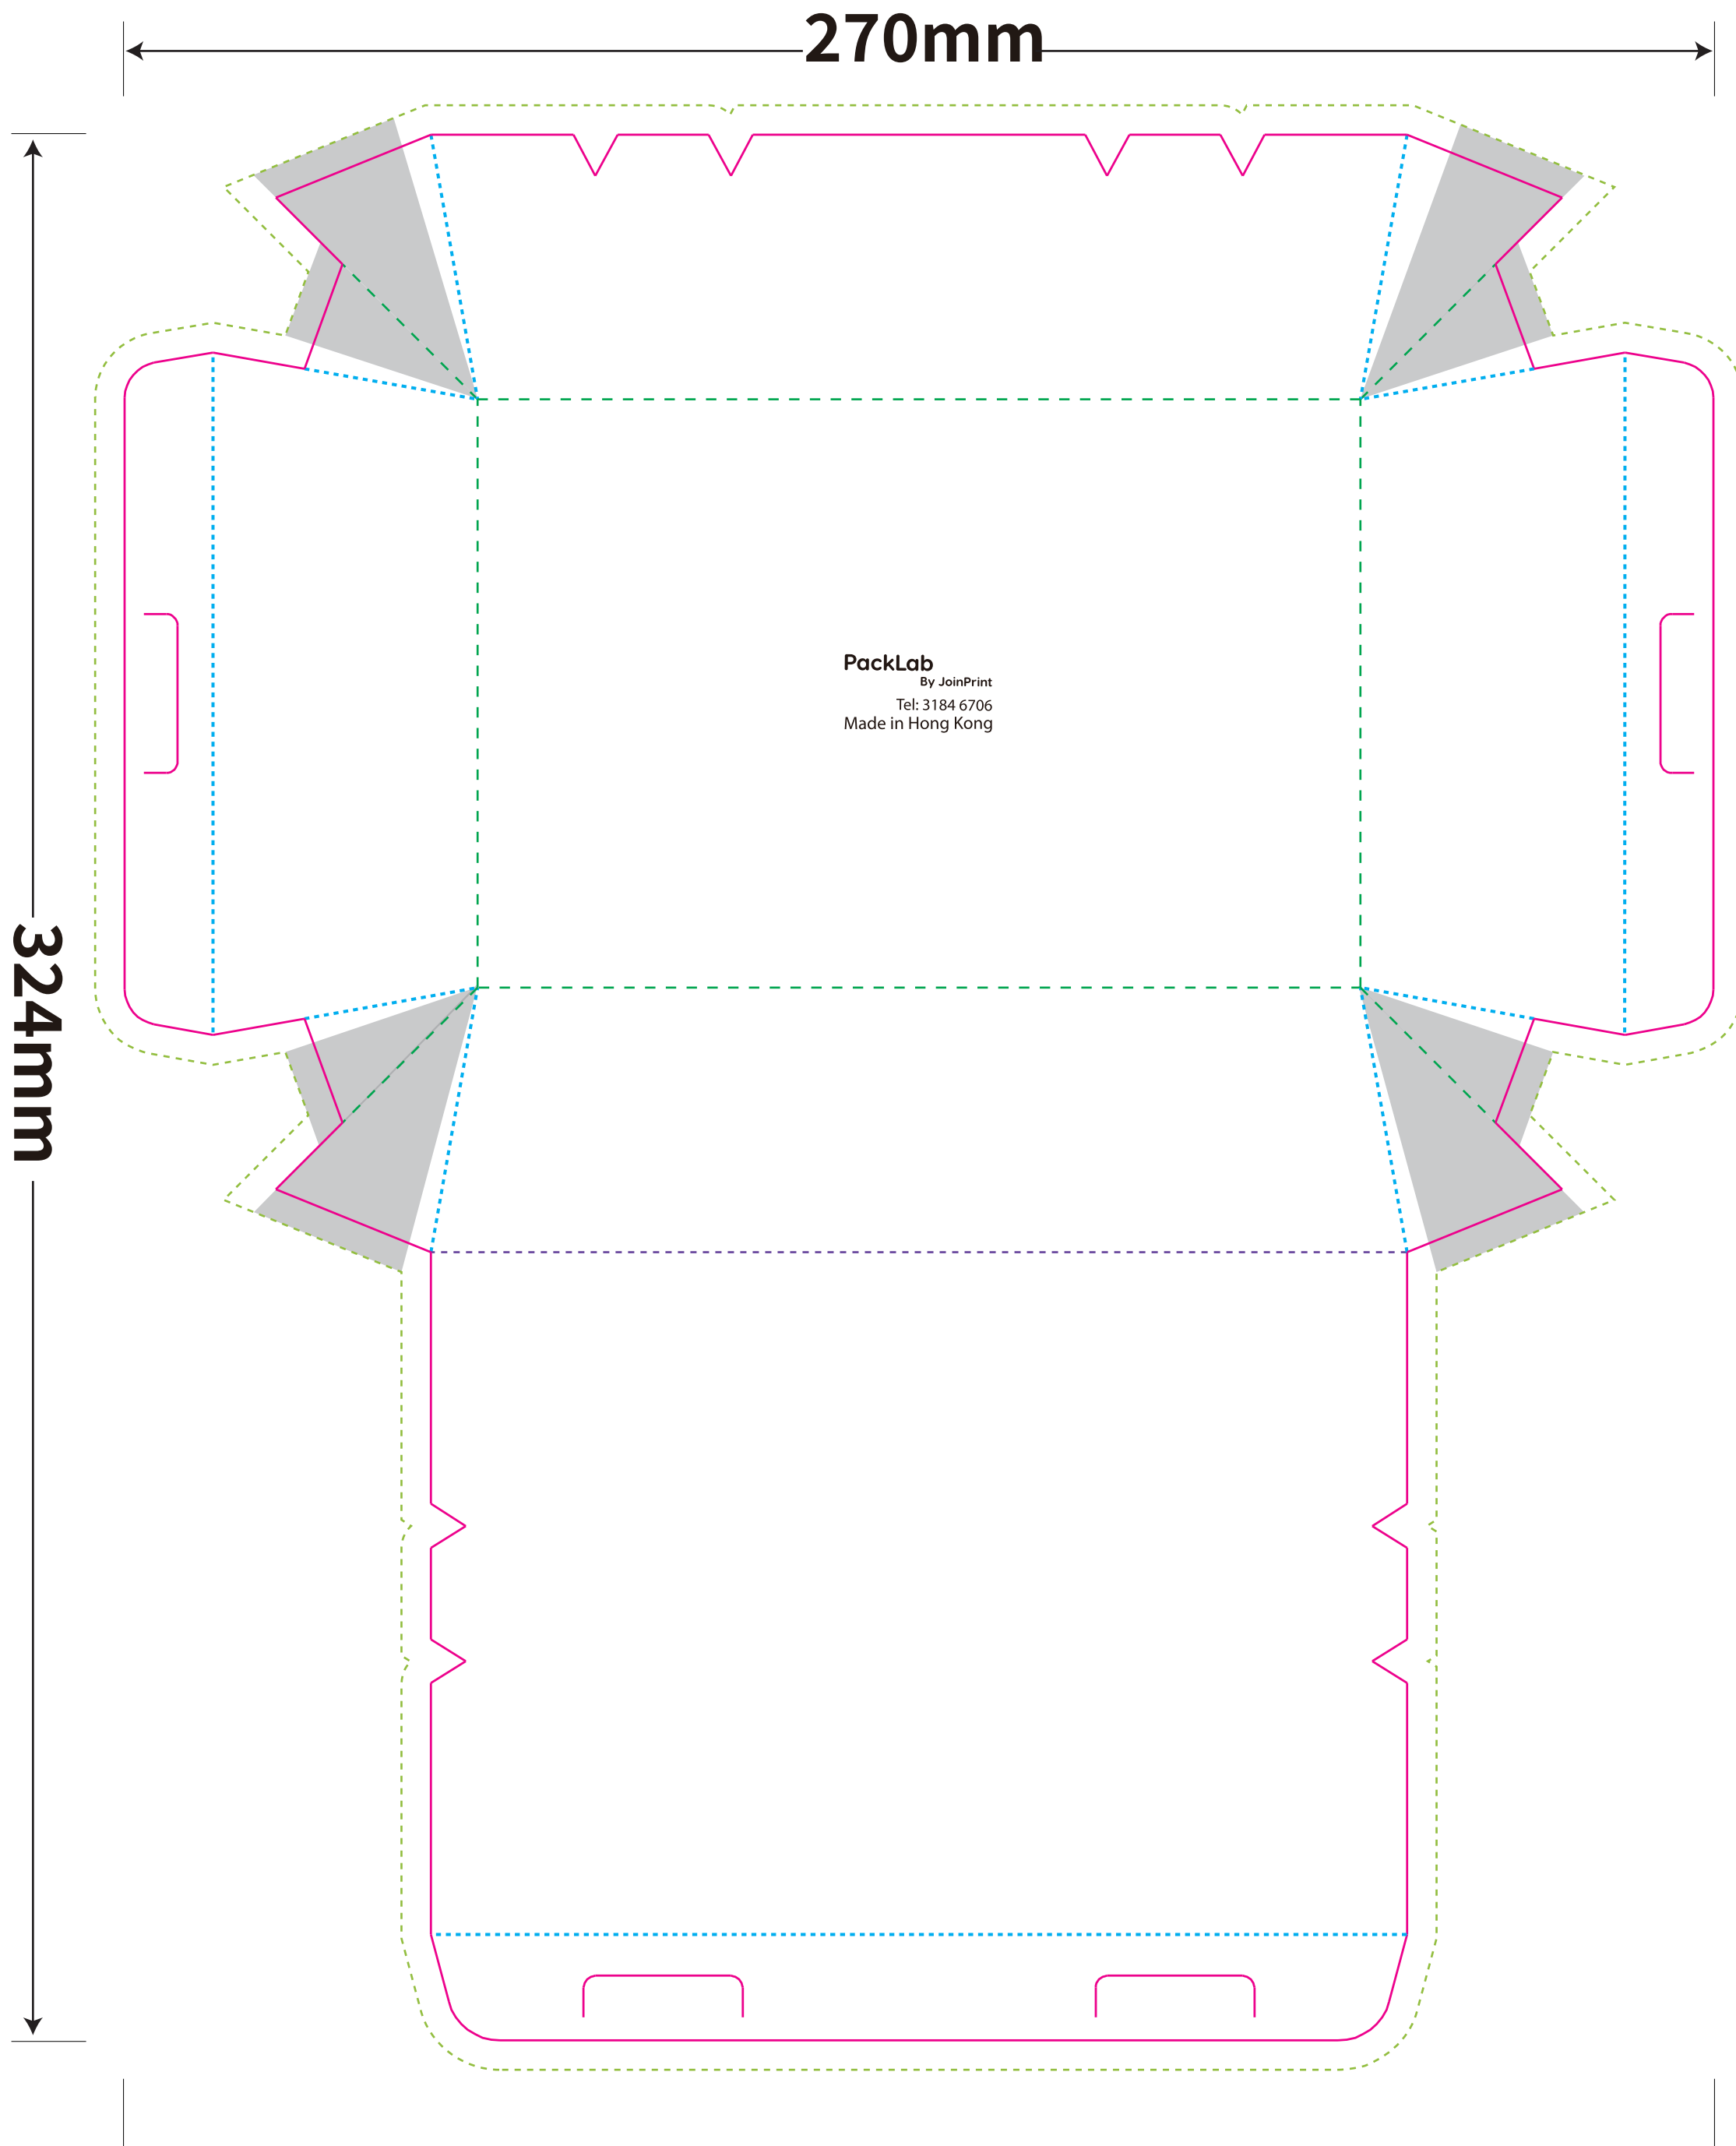

MBW-700

- 啤穿
- 啤半穿
- 壓線
- 針刀
- 不印色 (黏合用)
- 出血位

Meal Box - 700ml

MBW-700

產品參數

長 150mm

闊 100mm

高 45mm

印刷 4C

注意：

- 確認電子稿件前請核對所有資料正確無誤及圖像清晰。
- 我們採取CMYK印刷，此預覽圖不代表實際產品的顏色，螢幕的顏色會較實物更為鮮豔和光亮。
- 客人確認稿件後不能再作修改，一切以最後確認的稿件為標準。
- Please note this proof is designed to allow you to check your art work and to proof read for and incorrect details or spelling errors.
- Colour Proofing: This proof is not for colour proof. What you see on your screen will always look slightly brighter than the print version.
- PackLab will not accept liability for any errors once the artwork has been approved.